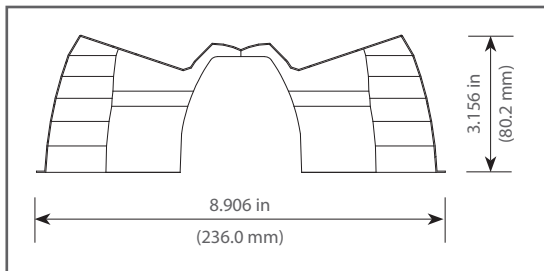

## ALPHA Reflector

1,000 Watt  
Efficiency 91.7%

### KEY FEATURES & BENEFITS:

- Designed for optimum performance across multiple applications.
- More rectangular illumination field produces exceptional uniformity and ideal light distribution over the crop.
- Highly polished, miro surface material helps to provide a diffused light pattern.
- Surface of the reflector is corrosion resistant and guarantees a low sensitivity to pollution.
- Specially designed mounting collar provides enhanced durability and ease of maintenance.