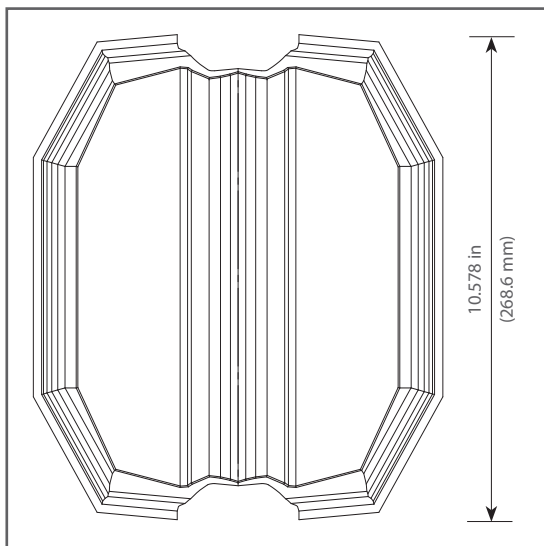

### KEY FEATURES & BENEFITS:

- Designed for optimum performance across multiple applications.
- More rectangular illumination field produces exceptional uniformity and ideal light distribution over the crop.
- Highly polished, miro surface material helps to provide a diffused light pattern.
- Surface of the reflector is corrosion resistant and guarantees a low sensitivity to pollution.
- Specially designed mounting collar provides enhanced durability and ease of maintenance.