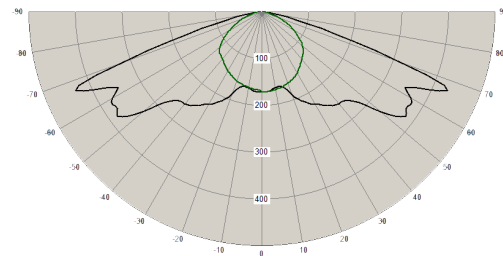

## ALPHA Reflector

1,000 Watt  
Efficiency 91.7%